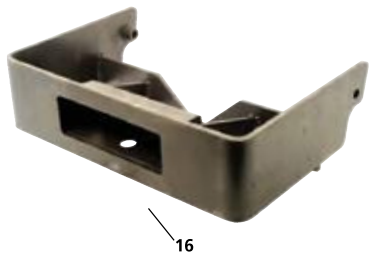

MF12

	Description	OEM Ref.	Applications
1	S.41443 Emblem - Plastic	1682944M1	133, 134V, 135MKIII, 135V, 145MKIII, 145V, 152MKIII, 152F, 154F, 154V, 158MKIII, 158S, 158V, 164TF, 164TS, 164TV, 168MKIII, 168F, 168S, 174F, 174S, 174V, 184F, 184S, 194F, 194S, 230, 233, 234C, 234CF, 240, 250, 253, 254, 260, 264, 265, 273, 274, 275, 283, 284, 290, 293, 294C, 294S, 298, 675, 690, 698, 698T, 699, 1004, 1004T
2	S.42608 Front Weight - 27Kgs	1681773M91 3774696M91	230, 240, 240S, 250, 253, 260, 261, 265, 275, 290, 298, 342, 352, 362, 362N, 365, 375, 382N, 390, 398, 399, 675, 690, (2620 <271213), 2625, (2640 <271213), 2645, (2680 <271213), 2685, 2720, 2725, 3050, 3060, 3065, 3070, 3080, 3090, 3095, 3115
3	S.41206 Front Grille (without lamp holes)	897949M92, 1886315M91	165, 168, 175, 178, 185, 188
3	S.41209 Front Grille (with lamp holes)	898542M92, 1860167M91	165, 168, 175, 178, 185, 188
4	S.41212 Door Grille (15.5" (398mm) Deep)	847848M91, 897960M92	165, 168, 175, 178, 185, 188
5	S.43720 Grille Assembly	-	165, 168, 175, 175S, 178, 185, 188
6	S.41213 Nose Cone Panel	194236M2, 883159M2	133, 135, 140, 145, 148, 152, 155, 158, 165, 168, 175, 178, 185, 188
7	S.41214 Nose Cone	194200M92	(165 France Only)
8	S.42149 Panel - Lower Hood	880227M1, 1886316M1	165, 168, 168F, 168S, (175, 175S, 178 724936>), 185, 188
9	S.42508 Panel - Side Front (LH)	880257M91, 847845M91	165, 168, 175, 175S, 178, 185, 188
9	S.42507 Panel - Side Front (RH)	880256M91, 847844M91	165, 168, 175, 175S, 178, 185, 188
9	S.41216 Emblem Support Bar	883111M2	(165 509812>), 175, 175S, (178 713191>)
10	S.42062 Emblem & Bar Supercedes S.41215	1860156M1	135, 135 Petrol, 148, 165, 168, 175, 178, 185, 188
11	S.43043 Bonnet Assembly	1884296M93	165, 168, 175S, 185
12	S.42503 Bonnet	1884296M92	165, 168, 175S, 185
13	S.42504 Panel - Side Rear (RH)	1883373M1	165, 168, 175, 175S, 178, 185, 188
13	S.42505 Panel - Side Rear (LH)	1883374M1	165, 168, 175, 175S, 178, 185, 188
14	S.42506 Panel - Battery Cover	1884366M92, 1862986M91	165, 168, 168MKIII, 168F, 168S, 175, 175S, 178, 185, 188
15	S.42509 Panel - Instrument	1884364M92	165, 175, 175S, 178, 185, 188
16	S.43942 Front Weight Frame	899541M92	165, 168, 175, 178, 185, 188
17	S.41228 Battery Cover - Catch	897788M91, 962148M91	133, 135, 140, 148, 148, 152, 152F, 155, 158, 158F, 158S, 158V, 165
18	S.8769 Setscrew - 7/16" x 3/4" UNF Din No. 933. Grade 8.8	353557X1	133, 135, 148, 152, 158, 165, 168, 175, 178, 185, 188, 1080
19	S.71127 Screw - Grille Retainer	897819M1	133, 135, 148, 152, 158, 165, 168, 175, 178, 185, 188, 1080
20	S.42609 Bonnet Assembly	-	(240, 250 Less Cab)
21	S.42633 Panel - Battery Platform	1868339M91	240, 250
22	S.42616 Bonnet	1672960M93	(265, 275, 290, 375E, 390E 2WD Only)
23	S.73558 Rubber Moulding Kit - Bonnet	1874520M91	265, 265S, 275, 285, 290, 298, (375E P12018>), (390E P06156>)
24	S.43626 Panel - Side (LH) (387mm High)	3698940M91	(365, 375, 390, 390T Low Profile S.N.A28180>), (398 Low Profile S.N.B28180>)
25	S.43627 Panel - Side (RH) (387mm High)	3698941M91	(365, 375, 390, 390T Low Profile S.N.A28180>), (398 Low Profile S.N.B28180>)
25a	S.43950 Bonnet Fastener Kit	3700017M93	365, 375, 390, 390T, 396, 398, (399 1006.6 Engine), (399 A6.354.4 Engine), 410, 420, 430
26	S.61991 Rubber Panel Pad	180673M1	35, 35X, 65, 133, 135, 140, 145, 148, 152, 165, 175, 178, 235, 245, 240, 245, 250, 255, 285, 550, 560, 565, 575, 590, 592, 595, , 765, 865, 1080, 1100, 1130, 1150, 1500, 1800, 2620, 2640, 2675, 2680 Combines 530, 530S, 535, 560, 565, 660, 665
27	S.41441 Front Grille (Single Piece)	1687817M91	265, 275, 290, 298, 675, 690, 698, 698T, 699, 1004, 1004T
28	S.43557 Front Grille (Single Piece)	1876198M91	(265>193552), (275>221522), 285, (290>387020), 298, (565>658849), (575>271142), (590>381349), 592, 595
29	S.41442 Front Grille (Single Piece)	1687819M91, 168814M92, 3701928M91	230, 240, 243, 253, 263, 264T
30	S.43558 Front Grille (Single Piece) 710mm High/High Version	3701923M91	(365, 375, 390, 390T, 398 04/93> High Profile)
31	S.43560 Front Grille (Single Piece) 650mm High/Short Version	3701922M91	(365, 375, 390, 390T, 398 04/93> Low Profile)
32	S.43556 Grille Surround	1678139M93	(265, 275 193552>), (290 387021>), (390E P06156>), (375E P12018>), (565 658850>), (575 271143>), (590 381350>)