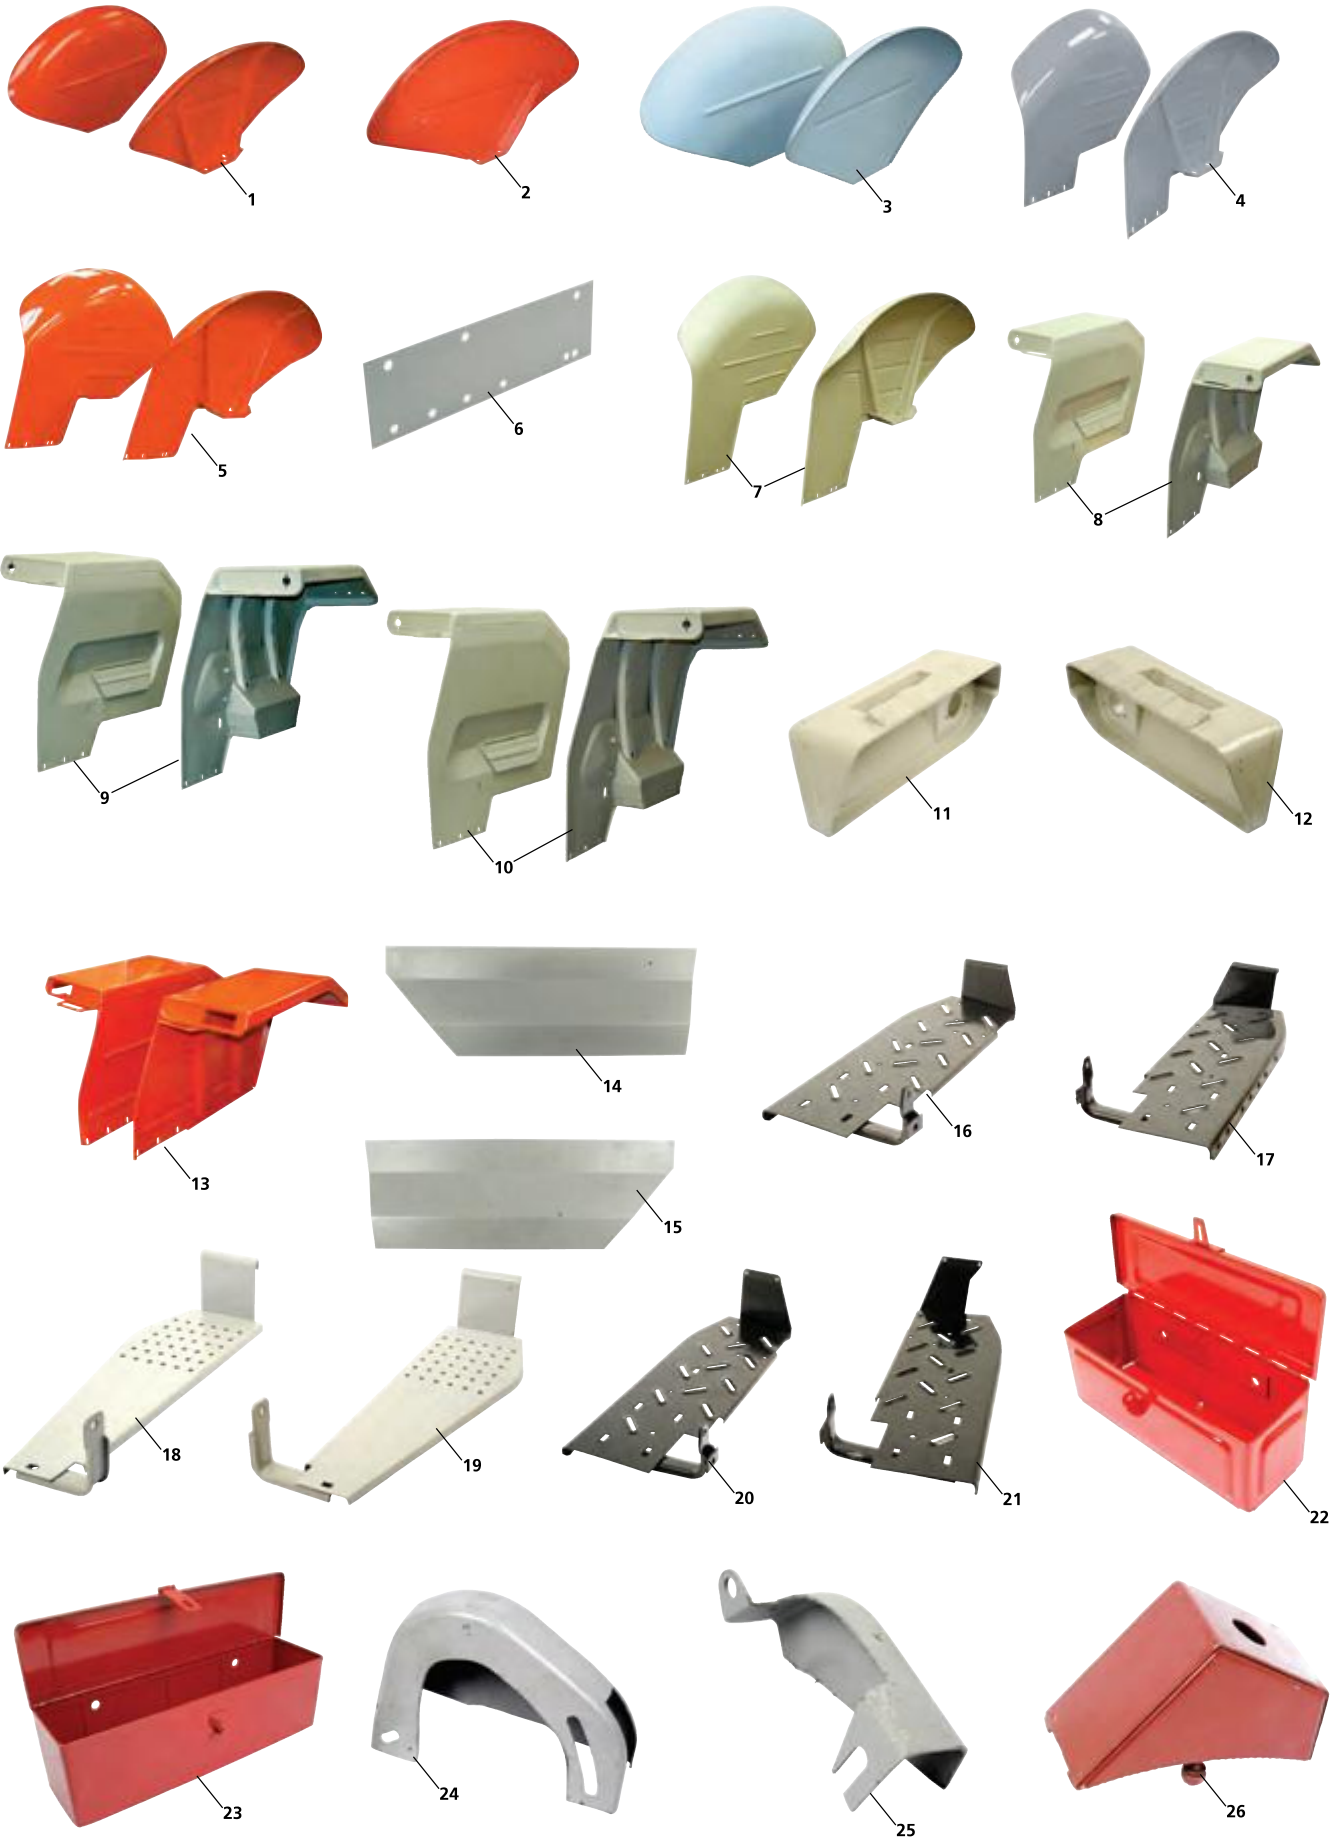

MF12

	Description	OEM Ref.	Applications
1	S.43227 Fender Set (LH/RH)	1883356M91 x 2	TEA20, TED20, TEF20, FE35, 35, 35X
2	S.66428 Fender (LH/RH) As Original Style	827351M91 x 2	TEA20, TED20, TEF20, FE35, 35, 35X
3	S.43229 Fender Set (LH/RH) Skin Only	526904M91 x 2	TEA20, TED20, TEF20, FE35, 35, 35X
4	S.43228 Fender Set (LH/RH) Safety Fender - 6" Drop	897752M91, 1884287M97, 897751M91, 1884286M97	FE35, 35, 35X, 130, 135, 148, 230, 240, 250, 253 Extension Plate S.42162 required
5	S.43230 Fender Set (LH/RH) Safety Fender - 9" Drop	892748M91 892747M91	FE35, 35, 35X, (65 Standard Clearance), 135, 148, 230, 240, 250, 253 For Models fitted with 11x32 Wheels use Extension Plate S.42162
6	S.42162 Extension Plate - Fender	884219M1	FE35, 35, 35X, (65 Standard Clearance), 135, 148, 230, 240, 250, 253 For Models fitted with 11x32 Wheels
7	S.43388 Fender Set (LH/RH) Safety Fender - 12" Drop	897257M91 897258M91	(65 High Clearance)
8	S.43222 Fender Set (LH/RH) 28cm Wide S.42447 Fender (LH) S.42446 Fender (RH)	1885024M92, 1885023M91	135, 148, (165 Standard Clearance)
9	S.43226 Fender Set (LH/RH) 32cm Wide S.42982 Fender (LH) S.42981 Fender (RH)	-	(165 Standard Clearance)
10	S.43223 Fender Set (LH/RH) 32cm Wide S.42495 Fender (LH) S.42494 Fender (RH)	1678938M92, 1678939M92	(165 High Clearance), 168, 175, 178, 185, 188, 265, 275, 290
11	S.43862 Aluminium Grab Handle (LH)	1884086M1	135, 165, 175, 178
12	S.43863 Aluminium Grab Handle (RH)	1884087M1	135, 165, 175, 178
13	S.43656 Fenders Set (RH/LH)	1679374M94, 1679373M94	230, (240 522354>A20286), (240 A20287>), 250, 253,263, (265 193552>), (275 221522>), (275, 375E P12018>), (290 387021>), (290, 390E P06156>), 298, (375E P12018>), (390E P06156>)
14	S.42947 Extension Plate (LH)	1884484M1	135, 165
15	S.42946 Extension Plate (RH)	1884483M1	135, 165
16	S.42612 Footplate Assembly (LH)	892776M91	(FE35, 35, 35X, 135 with Swept Back Axle and Safety Fenders)
17	S.42613 Footplate Assembly (RH)	892775M91	(FE35, 35, 35X, 135 with Swept Back Axle and Safety Fenders)
18	S.42614 Footplate Assembly (LH) Supercedes S.61128	890353M91	TE20, TEA20, TED20, TEF20, TO20, TO30, TO35, (FE35, 35, 35X, 135 without Safety Fenders)
19	S.42615 Footplate Assembly (RH) Supercedes S.61127	890352M91	TE20, TEA20, TED20, TEF20, TO20, TO30, TO35, (FE35, MF35, 35X, 135 without Safety Fenders)
20	S.42671 Footplate Assembly (LH) Straight Axle.	847877M91	(135 with Straight Axle and Safety Fenders)
21	S.42673 Footplate Assembly (RH)	847878M91	(135 with Straight Axle and Safety Fenders)
22	S.42931 Tool Box	825633M91	TE20, TEA20, TED20, TEF20, 25, 35, 35X, 65, 122, 130, 133, 135, 140, 145, 145 S, 145 V, 148, 148 MKIII, 152, 152 F, 152 MKIII, 152 MKIV, 152 S, 152 V,155, 158, 158 F, 158 MKIII, 158 S, 158 V, 168 MKIII, 168 S, 765, 825, 835, 865
23	S.42476 Tool Box	1662749M91	135, 165, 240, 250, 550, 560, 565, 575, 590
24	S.43119 Dynamo Guard	1883763M91, 892639M92	35, 35X, 122, 130, 133, 135, 140, 145, 145V, 148, 152, 152F
25	S.43725 Dynamo Guard	1884370M1	65, 165, 168, 175, 175S, 178, 185, 188
26	S.43107 Bracket - Butler Sidelight Lamp	-	35, 35X, 65, 130,135, 165, 175, 178 Models with Round Top Fenders