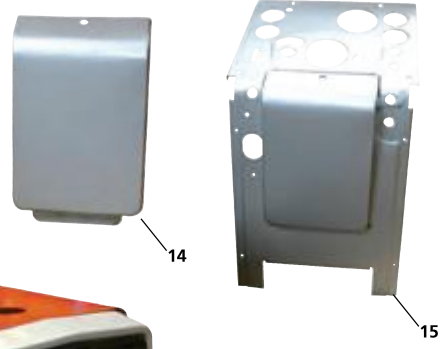

MF12

	Description	OEM Ref.	Applications
1	S.41443 Emblem - Plastic	1682944M1	133, 134V, 135MKIII, 135V, 145MKIII, 145V, 152MKIII, 152F, 154F, 154V, 158MKIII, 158S, 158V, 164TF, 164TS, 164TV, 168MKIII, 168F, 168S, 174F, 174S, 174V, 184F, 184S, 194F, 194S, 230, 233, 234C, 234CF, 240, 250, 253, 254, 260, 264, 265, 273, 274, 275, 283, 284, 290, 293, 294C, 294S, 298, 675, 690, 698, 698T, 699, 1004, 1004T
2	S.42608 Front Weight - 27Kgs	1681773M91 3774696M91	230, 240, 240S, 250, 253, 260, 261, 265, 275, 290, 298, 342, 352, 362, 362N, 365, 375, 382N, 390, 398, 399, 675, 690, (2620 <271213), 2625, (2640 <271213), 2645, (2680 <271213), 2685, 2720, 2725, 3050, 3060, 3065, 3070, 3080, 3090, 3095, 3115
3	S.41206 Front Grille (without lamp holes)	897949M92, 1886315M91	165, 168, 175, 178, 185, 188
3	S.41209 Front Grille (with lamp holes)	898542M92, 1860167M91	165, 168, 175, 178, 185, 188
4	S.41212 Door Grille (15.5" (398mm) Deep)	847848M91, 897960M92	165, 168, 175, 178, 185, 188
5	S.43720 Grille Assembly	-	165, 168, 175, 175S, 178, 185, 188
6	S.41213 Nose Cone Panel	194236M2, 883159M2	133, 135, 140, 145, 148, 152, 155, 158, 165, 168, 175, 178, 185, 188
7	S.41214 Nose Cone	194200M92	(165 France Only)
8	S.42149 Panel - Lower Hood	880227M1, 1886316M1	165, 168, 168F, 168S, (175, 175S, 178 724936>), 185, 188
9	S.42508 Panel - Side Front (LH)	880257M91, 847845M91	165, 168, 175, 175S, 178, 185, 188
9	S.42507 Panel - Side Front (RH)	880256M91, 847844M91	165, 168, 175, 175S, 178, 185, 188
9	S.41216 Emblem Support Bar	883111M2	(165 509812>), 175, 175S, (178 713191>)
10	S.42062 Emblem & Bar Supercedes S.41215	1860156M1	135, 135 Petrol, 148, 165, 168, 175, 178, 185, 188
11	S.43043 Bonnet Assembly	1884296M93	165, 168, 175S, 185
12	S.42503 Bonnet	1884296M92	165, 168, 175S, 185
13	S.42504 Panel - Side Rear (RH)	1883373M1	165, 168, 175, 175S, 178, 185, 188
13	S.42505 Panel - Side Rear (LH)	1883374M1	165, 168, 175, 175S, 178, 185, 188
14	S.42506 Panel - Battery Cover	1884366M92, 1862986M91	165, 168, 168MKIII, 168F, 168S, 175, 175S, 178, 185, 188
15	S.42509 Panel - Instrument	1884364M92	165, 175, 175S, 178, 185, 188
16	S.43942 Front Weight Frame	899541M92	165, 168, 175, 178, 185, 188
17	S.41228 Battery Cover - Catch	897788M91, 962148M91	133, 135, 140, 148, 148, 152, 152F, 155, 158, 158F, 158S, 158V, 165
18	S.8769 Setscrew - 7/16" x 3/4" UNF Din No. 933. Grade 8.8	353557X1	133, 135, 148, 152, 158, 165, 168, 175, 178, 185, 188, 1080
19	S.71127 Screw - Grille Retainer	897819M1	133, 135, 148, 152, 158, 165, 168, 175, 178, 185, 188, 1080
20	S.42609 Bonnet Assembly	-	(240, 250 Less Cab)
21	S.42633 Panel - Battery Platform	1868339M91	240, 250
22	S.42616 Bonnet	1672960M93	(265, 275, 290, 375E, 390E 2WD Only)
23	S.73558 Rubber Moulding Kit - Bonnet	1874520M91	265, 265S, 275, 285, 290, 298, (375E P12018>), (390E P06156>)
24	S.43626 Panel - Side (LH) (387mm High)	3698940M91	(365, 375, 390, 390T Low Profile S.N.A28180>), (398 Low Profile S.N.B28180>)
25	S.43627 Panel - Side (RH) (387mm High)	3698941M91	(365, 375, 390, 390T Low Profile S.N.A28180>), (398 Low Profile S.N.B28180>)
25a	S.43950 Bonnet Fastener Kit	3700017M93	365, 375, 390, 390T, 396, 398, (399 1006.6 Engine), (399 A6.354.4 Engine), 410, 420, 430
26	S.61991 Rubber Panel Pad	180673M1	35, 35X, 65, 133, 135, 140, 145, 148, 152, 165, 175, 178, 235, 245, 240, 245, 250, 255, 285, 550, 560, 565, 575, 590, 592, 595, , 765, 865, 1080, 1100, 1130, 1150, 1500, 1800, 2620, 2640, 2675, 2680 Combines 530, 530S, 535, 560, 565, 660, 665
27	S.41441 Front Grille (Single Piece)	1687817M91	265, 275, 290, 298, 675, 690, 698, 698T, 699, 1004, 1004T
28	S.43557 Front Grille (Single Piece)	1876198M91	(265>193552), (275>221522), 285, (290>387020), 298, (565>658849), (575>271142), (590>381349), 592, 595
29	S.41442 Front Grille (Single Piece)	1687819M91, 168814M92, 3701928M91	230, 240, 243, 253, 263, 264T
30	S.43558 Front Grille (Single Piece) 710mm High/High Version	3701923M91	(365, 375, 390, 390T, 398 04/93> High Profile)
31	S.43560 Front Grille (Single Piece) 650mm High/Short Version	3701922M91	(365, 375, 390, 390T, 398 04/93> Low Profile)
32	S.43556 Grille Surround	1678139M93	(265, 275 193552>), (290 387021>), (390E P06156>), (375E P12018>), (565 658850>), (575 271143>), (590 381350>)