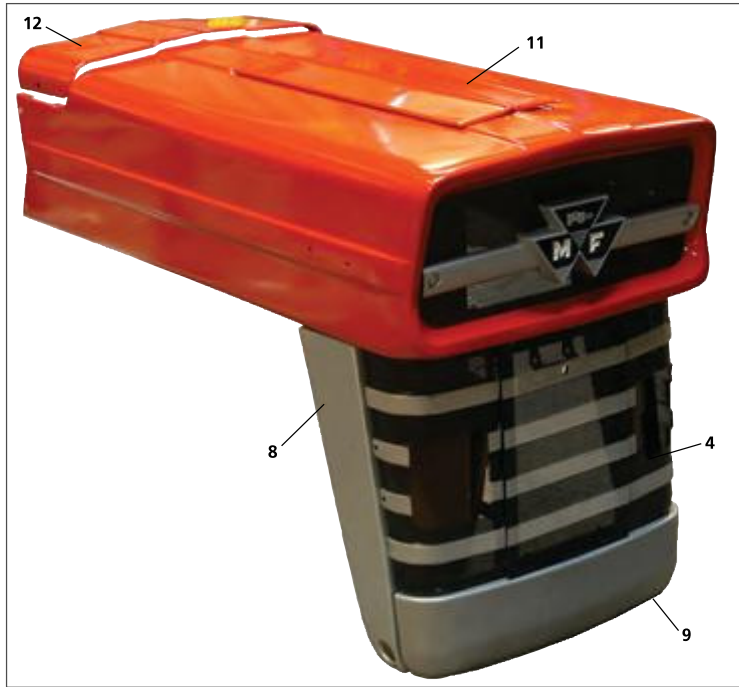

MF12

	Description	OEM Ref:	Applications
1	S.42994 Bonnet Assembly - 13" with Lamp Holes (10pcs.) (Less Instrument Panel)	-	(135 >400000)
1	S.42568 Bonnet Assembly - 14" with Lamp Holes (11pcs.) (Less Instrument Panel)	-	(135 400001>)
2	S.43662 Complete Grille Assembly - 13" (323mm)	-	(135>400000)
2	S.43663 Complete Grille Assembly - 14" (355mm)	-	(135 400001>), 148
3	S.41204 Front Grille (13" (323mm) without lamp holes)	1882982M92	(135 >400000)
3	S.41205 Front Grille (14" (325mm) without lamp holes)	1861365M91	(135 400001>), 148
4	S.41207 Front Grille (13" (323mm) with lamp holes)	1886314M91	(135 >400000)
4	S.41208 Front Grille (14" (325mm) with lamp holes)	1861364M91	(135 400001>), 148
5	S.41210 Door Grille (13" (323mm) Deep)	1882984M92 963824M91 963825M91	(133 Narrow), (135 >400000), (135E, 135F, 140, 148, 152 Narrow)
5	S.41211 Door Grille (14" (355mm) Deep)	1861374M91 961041M91	133, (135 400001>), 135E, 135F, 140, 148, 152
6	S.41213 Nose Cone Panel	194236M2, 883159M2	133, 135, 140, 145, 148, 152, 155, 158, 165, 168, 175, 178, 185, 188
7	S.41214 Nose Cone	194200M92	(165 France Only)
8	S.41336 Panel - Side (LH) 13"	897823M1 1882987M1 961395M3	(133 Narrow), (135 >400000), (135E, 135F, 140 Narrow), 145V, (148, 152 Narrow), 152F
8	S.42572 Panel - Side (LH) 14"	1871738M1 961046M1	133, (135 400001>), 135E, 135F, 140, 148, 152
8	S.41335 Panel - Side (RH) 13"	897822M1 1882986M1	(133 Narrow), (135 >400000), (135E, 135F, 140 Narrow), 145V, (148, 152 Narrow), 152F
8	S.42571 Panel - Side (RH) 14"	1871737M1 897822m1 1809348M2	133, (135 400001>), 135E, 135F, 140, 148, 152
9	S.41337 Panel - Lower Hood	897821M1, 1882985M1	133, 135, 140, 145, 148, 152
10	S.42062 Emblem & Bar Supercedes S.41215	1860156M1	135, 135 Petrol, 148, 165, 168, 175, 178, 185, 188
11	S.42666 Bonnet (c/w fuel panel)	907185M1	133, 135, 135E, 140, 145, 148, 152
12	S.42661 Battery Cover - Panel	1884057M94	135, 148
13	S.42745 Front Weight Frame	899628M92	(135 >400000)
14	S.43939 Front Weight Frame	1887028M91	(135 400001>), 148, 240
15	S.42835 Bonnet & Grille - Catch Set	-	133, 135, 135 E, 135 F, 135 Petrol, 140, 145 V, 148, 152, 152 F
16	S.41229 Bonnet Clip	1888296M91	133, 135, 140, 145, 148, 152, 158, 165, 168, 175, 178, 185, 188
17	S.41556 Bonnet Catch Clip	828224M1	35, 35X, 133, 135, 140, 145, 148, 152, 165, 168, 175, 178, 185, 188 Combines 410, 510, 515, 520, 525, 530, 535, 560, 565, 660, 665, 700, 800, 805, 810, 815, 820, 825, 830, 835, 840, 845, 850, 855, 860, 865
18	S.41228 Battery Cover - Catch	897788M91, 962148M91	133, 135, 140, 148, 148, 152, 152F, 155, 158, 158F, 158S, 158V, 165
19	S.8769 Setscrew - 7/16" x 3/4" UNF Din No. 933. Grade 8.8	353557X1	133, 135, 148, 152, 158, 165, 168, 175, 178, 185, 188, 1080
20	S.71127 Screw - Grille Retainer	897819M1	133, 135, 148, 152, 158, 165, 168, 175, 178, 185, 188, 1080
21	S.42663 Panel - Dash - Lower	1865760M1 3763331M1	135
22	S.43671 Panel - Instrument	1861842M91	135, 148
23	S.43793 Medallion 135 - Chrome	1865460M1	135
24	S.41217 Complete Medallion - 135 (Plastic)	1865460M1	135
25	S.41180 Decal Set - 135/148	1865029M1, 1865030M1, 3406972M91	135, 148

MF12