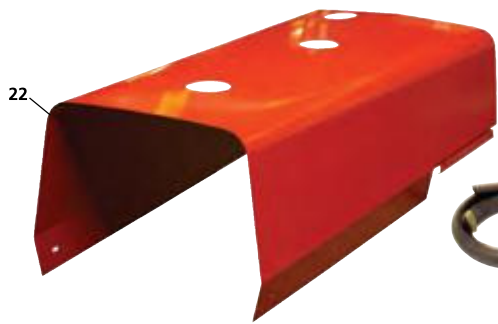

MF12

	Description	OEM Ref.	Applications
1	S.41443 Emblem - Plastic	1682944M1	133, 134V, 135MKIII, 135V, 145MKIII, 145V, 152MKIII, 152F, 154F, 154V, 158MKIII, 158S, 158V, 164TF, 164TS, 164TV, 168MKIII, 168F, 168S, 174F, 174S, 174V, 184F, 184S, 194F, 194S, 230, 233, 234C, 234CF, 240, 250, 253, 254, 260, 264, 265, 273, 274, 275, 283, 284, 290, 293, 294C, 294S, 298, 675, 690, 698, 698T, 699, 1004, 1004T
2	S.42608 Front Weight - 27Kgs	1681773M91 3774696M91	230, 240, 240S, 250, 253, 260, 261, 265, 275, 290, 298, 342, 352, 362, 362N, 365, 375, 382N, 390, 398, 399, 675, 690, (2620 <271213), 2625, (2640 <271213), 2645, (2680 <271213), 2685, 2720, 2725, 3050, 3060, 3065, 3070, 3080, 3090, 3095, 3115
3	S.41206 Front Grille (without lamp holes)	897949M92, 1886315M91	165, 168, 175, 178, 185, 188
3	S.41209 Front Grille (with lamp holes)	898542M92, 1860167M91	165, 168, 175, 178, 185, 188
4	S.41212 Door Grille (15.5" (398mm) Deep)	847848M91, 897960M92	165, 168, 175, 178, 185, 188
5	S.43720 Grille Assembly	-	165, 168, 175, 175S, 178, 185, 188
6	S.41213 Nose Cone Panel	194236M2, 883159M2	133, 135, 140, 145, 148, 152, 155, 158, 165, 168, 175, 178, 185, 188
7	S.41214 Nose Cone	194200M92	(165 France Only)
8	S.42149 Panel - Lower Hood	880227M1, 1886316M1	165, 168, 168F, 168S, (175, 175S, 178 724936>), 185, 188
9	S.42508 Panel - Side Front (LH)	880257M91, 847845M91	165, 168, 175, 175S, 178, 185, 188
9	S.42507 Panel - Side Front (RH)	880256M91, 847844M91	165, 168, 175, 175S, 178, 185, 188
9	S.41216 Emblem Support Bar	883111M2	(165 509812>), 175, 175S, (178 713191>)
10	S.42062 Emblem & Bar Supercedes S.41215	1860156M1	135, 135 Petrol, 148, 165, 168, 175, 178, 185, 188
11	S.43043 Bonnet Assembly	1884296M93	165, 168, 175S, 185
12	S.42503 Bonnet	1884296M92	165, 168, 175S, 185
13	S.42504 Panel - Side Rear (RH)	1883373M1	165, 168, 175, 175S, 178, 185, 188
13	S.42505 Panel - Side Rear (LH)	1883374M1	165, 168, 175, 175S, 178, 185, 188
14	S.42506 Panel - Battery Cover	1884366M92, 1862986M91	165, 168, 168MKIII, 168F, 168S, 175, 175S, 178, 185, 188
15	S.42509 Panel - Instrument	1884364M92	165, 175, 175S, 178, 185, 188
16	S.43942 Front Weight Frame	899541M92	165, 168, 175, 178, 185, 188
17	S.41228 Battery Cover - Catch	897788M91, 962148M91	133, 135, 140, 148, 148, 152, 152F, 155, 158, 158F, 158S, 158V, 165
18	S.8769 Setscrew - 7/16" x 3/4" UNF Din No. 933. Grade 8.8	353557X1	133, 135, 148, 152, 158, 165, 168, 175, 178, 185, 188, 1080
19	S.71127 Screw - Grille Retainer	897819M1	133, 135, 148, 152, 158, 165, 168, 175, 178, 185, 188, 1080
20	S.42609 Bonnet Assembly	-	(240, 250 Less Cab)
21	S.42633 Panel - Battery Platform	1868339M91	240, 250
22	S.42616 Bonnet	1672960M93	(265, 275, 290, 375E, 390E 2WD Only)
23	S.73558 Rubber Moulding Kit - Bonnet	1874520M91	265, 265S, 275, 285, 290, 298, (375E P12018>), (390E P06156>)
24	S.43626 Panel - Side (LH) (387mm High)	3698940M91	(365, 375, 390, 390T Low Profile S.N.A28180>), (398 Low Profile S.N.B28180>)
25	S.43627 Panel - Side (RH) (387mm High)	3698941M91	(365, 375, 390, 390T Low Profile S.N.A28180>), (398 Low Profile S.N.B28180>)
25a	S.43950 Bonnet Fastener Kit	3700017M93	365, 375, 390, 390T, 396, 398, (399 1006.6 Engine), (399 A6.354.4 Engine), 410, 420, 430
26	S.61991 Rubber Panel Pad	180673M1	35, 35X, 65, 133, 135, 140, 145, 148, 152, 165, 175, 178, 235, 245, 240, 245, 250, 255, 285, 550, 560, 565, 575, 590, 592, 595, , 765, 865, 1080, 1100, 1130, 1150, 1500, 1800, 2620, 2640, 2675, 2680 Combines 530, 530S, 535, 560, 565, 660, 665
27	S.41441 Front Grille (Single Piece)	1687817M91	265, 275, 290, 298, 675, 690, 698, 698T, 699, 1004, 1004T
28	S.43557 Front Grille (Single Piece)	1876198M91	(265>193552), (275>221522), 285, (290>387020), 298, (565>658849), (575>271142), (590>381349), 592, 595
29	S.41442 Front Grille (Single Piece)	1687819M91, 168814M92, 3701928M91	230, 240, 243, 253, 263, 264T
30	S.43558 Front Grille (Single Piece) 710mm High/High Version	3701923M91	(365, 375, 390, 390T, 398 04/93> High Profile)
31	S.43560 Front Grille (Single Piece) 650mm High/Short Version	3701922M91	(365, 375, 390, 390T, 398 04/93> Low Profile)
32	S.43556 Grille Surround	1678139M93	(265, 275 193552>), (290 387021>), (390E P06156>), (375E P12018>), (565 658850>), (575 271143>), (590 381350>)