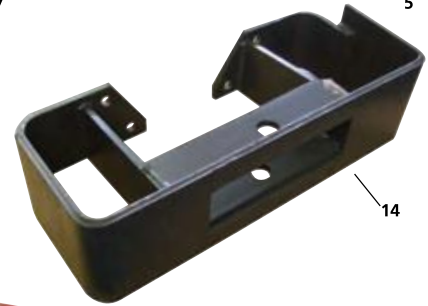

MF12

	Description	OEM Ref:	Applications
1	S.42994 Bonnet Assembly - 13" with Lamp Holes (10pcs.) (Less Instrument Panel)	-	(135 >400000)
1	S.42568 Bonnet Assembly - 14" with Lamp Holes (11pcs.) (Less Instrument Panel)	-	(135 400001>)
2	S.43662 Complete Grille Assembly - 13" (323mm)	-	(135>400000)
2	S.43663 Complete Grille Assembly - 14" (355mm)	-	(135 400001>), 148
3	S.41204 Front Grille (13" (323mm) without lamp holes)	1882982M92	(135 >400000)
3	S.41205 Front Grille (14" (325mm) without lamp holes)	1861365M91	(135 400001>), 148
4	S.41207 Front Grille (13" (323mm) with lamp holes)	1886314M91	(135 >400000)
4	S.41208 Front Grille (14" (325mm) with lamp holes)	1861364M91	(135 400001>), 148
5	S.41210 Door Grille (13" (323mm) Deep)	1882984M92 963824M91 963825M91	(133 Narrow), (135 >400000), (135E, 135F, 140, 148, 152 Narrow)
5	S.41211 Door Grille (14" (355mm) Deep)	1861374M91 961041M91	133, (135 400001>), 135E, 135F, 140, 148, 152
6	S.41213 Nose Cone Panel	194236M2, 883159M2	133, 135, 140, 145, 148, 152, 155, 158, 165, 168, 175, 178, 185, 188
7	S.41214 Nose Cone	194200M92	(165 France Only)
8	S.41336 Panel - Side (LH) 13"	897823M1 1882987M1 961395M3	(133 Narrow), (135 >400000), (135E, 135F, 140 Narrow), 145V, (148, 152 Narrow), 152F
8	S.42572 Panel - Side (LH) 14"	1871738M1 961046M1	133, (135 400001>), 135E, 135F, 140, 148, 152
8	S.41335 Panel - Side (RH) 13"	897822M1 1882986M1	(133 Narrow), (135 >400000), (135E, 135F, 140 Narrow), 145V, (148, 152 Narrow), 152F
8	S.42571 Panel - Side (RH) 14"	1871737M1 897822m1 1809348M2	133, (135 400001>), 135E, 135F, 140, 148, 152
9	S.41337 Panel - Lower Hood	897821M1, 1882985M1	133, 135, 140, 145, 148, 152
10	S.42062 Emblem & Bar Supercedes S.41215	1860156M1	135, 135 Petrol, 148, 165, 168, 175, 178, 185, 188
11	S.42666 Bonnet (c/w fuel panel)	907185M1	133, 135, 135E, 140, 145, 148, 152
12	S.42661 Battery Cover - Panel	1884057M94	135, 148
13	S.42745 Front Weight Frame	899628M92	(135 >400000)
14	S.43939 Front Weight Frame	1887028M91	(135 400001>), 148, 240
15	S.42835 Bonnet & Grille - Catch Set	-	133, 135, 135 E, 135 F, 135 Petrol, 140, 145 V, 148, 152, 152 F
16	S.41229 Bonnet Clip	1888296M91	133, 135, 140, 145, 148, 152, 158, 165, 168, 175, 178, 185, 188
17	S.41556 Bonnet Catch Clip	828224M1	35, 35X, 133, 135, 140, 145, 148, 152, 165, 168, 175, 178, 185, 188 Combines 410, 510, 515, 520, 525, 530, 535, 560, 565, 660, 665, 700, 800, 805, 810, 815, 820, 825, 830, 835, 840, 845, 850, 855, 860, 865
18	S.41228 Battery Cover - Catch	897788M91, 962148M91	133, 135, 140, 148, 148, 152, 152F, 155, 158, 158F, 158S, 158V, 165
19	S.8769 Setscrew - 7/16" x 3/4" UNF Din No. 933. Grade 8.8	353557X1	133, 135, 148, 152, 158, 165, 168, 175, 178, 185, 188, 1080
20	S.71127 Screw - Grille Retainer	897819M1	133, 135, 148, 152, 158, 165, 168, 175, 178, 185, 188, 1080
21	S.42663 Panel - Dash - Lower	1865760M1 3763331M1	135
22	S.43671 Panel - Instrument	1861842M91	135, 148
23	S.43793 Medallion 135 - Chrome	1865460M1	135
24	S.41217 Complete Medallion - 135 (Plastic)	1865460M1	135
25	S.41180 Decal Set - 135/148	1865029M1, 1865030M1, 3406972M91	135, 148

MF12