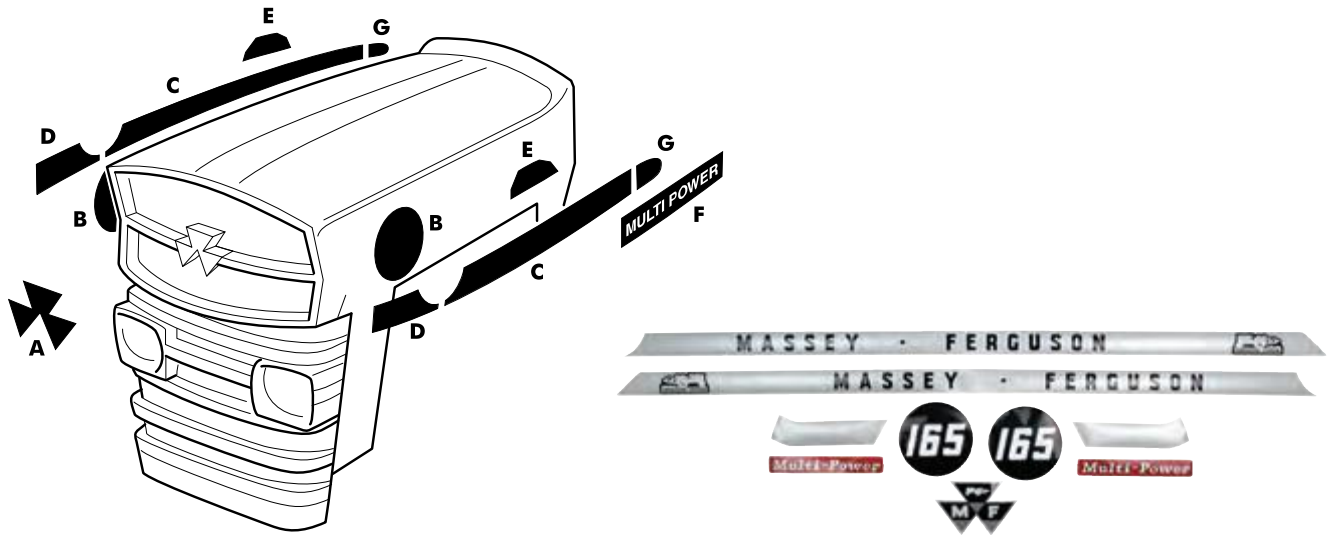

Applications	Decal Set	A	B	C	D	E	F	G	
35	S.41177	x 1		x 2		x 2			
35 (USA)	S.60007	x 1		x 2		x 2			(+ 8 other decals)
35X	S.41178	x 1		x 2		x 2			
65	S.41179	x 1		x 2		x 2			
135 (USA)	S.60006			x 2		x 2		x 2	(+ 12 other decals)
135, 148	S.41180	x 1		x 2	x 2		x 2		
165 (USA)	S.60165	x 1		x 2	x 2	x 2	x 2	x 2	(+ 11 other decals)
165	S.41181	x 1	x 2	x 2	x 2		x 2		
168	S.41182	x 1	x 2	x 2	x 2		x 2		
175	S.41183	x 1	x 2	x 2	x 2		x 2		
178	S.41184	x 1	x 2	x 2	x 2		x 2		
185	S.41185	x 1	x 2	x 2	x 2		x 2		
188	S.41186	x 1	x 2	x 2	x 2		x 2		
230	S.41187			x 2					
240	S.41188			x 2					
250	S.41189			x 2					
265	S.41190			x 2				x 2	
275	S.41191			x 2				x 2	
285	S.42380			x 2				x 2	
290	S.41192			x 2				x 2	
298	S.41193			x 2				x 2	
365	S.42467			x 2				x 2	
375	S.42468			x 2				x 2	
390	S.42469			x 2				x 2	
390T	S.42470			x 2				x 2	
398	S.42471			x 2				x 2	
399	S.42472			x 2				x 2	
550	S.41194			x 2				x 2	
575	S.41195			x 2					
565	S.41196			x 2					
590	S.41197			x 2					
595	S.41198			x 2					
675	S.41199			x 2					
690	S.41200			x 2					
698 2WD	S.41201			x 2					
699	S.41203			x 2					

MF12