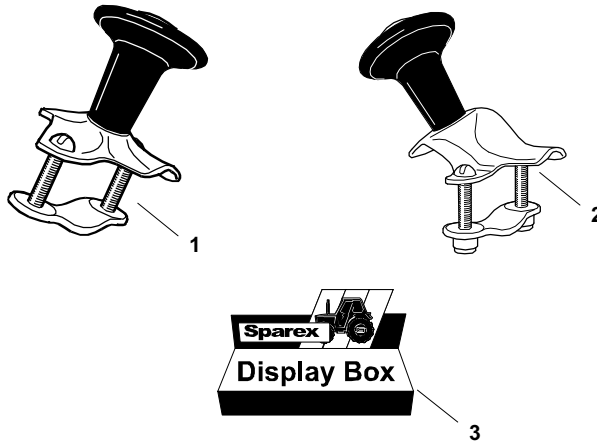

MF11

Sparex Replacement
Massey Ferguson Parts

Wheel Spinners

SPAREX No.	DESCRIPTION	EQUIVALENT	TRACTOR MODEL
1	S.52091 Wheel Spinners - Red, Wooden, Non-Ball Bearing		Standard & Deep Dish Steering Wheels Order 12 Spinners, Receive Free Display Box
1	S.52092 Wheel Spinners - Aluminum, Ball Bearing		Standard & Deep Dish Steering Wheels Order 12 Spinners, Receive Free Display Box
1	S.60918 Wheel Spinners - Black, Vinyl Covered, Ball Bearing		Standard & Deep Dish Steering Wheels Order 12 Spinners, Receive Free Display Box
1	S.60919 Wheel Spinners - Red, Vinyl Covered, Ball Bearing		Standard & Deep Dish Steering Wheels Order 12 Spinners, Receive Free Display Box
1	S.60922 Wheel Spinners - Yellow, Vinyl Covered, Ball Bearing		Standard & Deep Dish Steering Wheels Order 12 Spinners, Receive Free Display Box
1	S.00626 Wheel Spinners - 15°		Standard & Deep Dish Steering Wheels
2	S.00644 Wheel Spinners - 30°		Standard & Deep Dish Steering Wheels
3	S.00628 Wheel Spinners - Display Box 10 x 15° Spinners		Standard & Deep Dish Steering Wheels
3	S.00614 Wheel Spinners - Display Box 5 x 15°, 5 x 30° Spinners		Standard & Deep Dish Steering Wheels

These parts are Sparex parts and are not manufactured by the Original Equipment Manufacturer. Original Manufacturers names, part numbers and descriptions are quoted for reference purposes only and are not intended to indicate that our replacement parts are made by the Original Equipment Manufacturer.