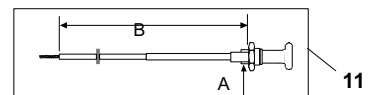

SPAREX No.	DESCRIPTION	EQUIVALENT	TRACTOR MODEL
1	S.41176 Door Handle - LH Internal (Hole Spacings: 13/16"x 13/16"x 2")		
2	S.41175 Door Handle - RH Internal (Hole Spacings: 13/16"x 13/16"x 2")		
3	S.41174 Door Handle - LH/RH- External (Hole Spacing: 1 3/4")		
4	S.04155 Mirror Head - Convex (6.3/4"x 10.5/8")	1894396M91	MF 550, 565, 575, 590, 1200 (Will fit most 9/16" - 11/16" mirror arms)
4	S.14438 Mirror Head - Convex (8.1/2"x 10.7/16")	3512336M91	MF Industrial 50H/HX, 60H (Will fit most 5/8" - 3/4" mirror arms)
4	S.51182 Mirror Head - Convex (6.3/4"x 9")		Various Models (Will fit most 3/4" mirror arms)
5	S.04161 Mirror Arm - Less Mirror Head (5/8" Dia)	1871946M91	MF 550, 565, 575, 590, 1200
6	S.19771 Wiper Blade (12" / 300mm)		Supplied with adaptors to fit most applications
6	S.19774 Wiper Blade (16"/410mm)		Supplied with adaptors to fit most applications
6	S.19775 Wiper Blade (18"/460mm)		Supplied with adaptors to fit most applications
6	S.19776 Wiper Blade (19"/480mm)		Supplied with adaptors to fit most applications
6	S.19777 Wiper Blade (20"/510mm)		Supplied with adaptors to fit most applications
6	S.19778 Wiper Blade (22"/560mm)		Supplied with adaptors to fit most applications
6	S.19779 Wiper Blade (24"/610mm)		Supplied with adaptors to fit most applications
7	S.05754 Standard Range Wiper Motor - 12 Volt - 4 Watt - 110° (A=3 5/32", B=2 3/4")		
8	S.03892 Wiper Arm & Blade (12") 2 pcs		4 Watt Motor
8	S.04809 Wiper Arm & Blade (16") 2 pcs		4 Watt Motor
9	S.42311 Wiper Motor - 115° (Stationary Windshield)	3900628M2	MF (375, 383, 390, 390T, SN B18009>), 393, 396, (398 SN B18009>), (399 w/ 1006.6 Eng)
10	S.42312 Wiper Motor - 105° (Opening Windshield)	3901103M1	MF (375, 390, 390T, 398, SN B18009>)
11	S.14551 Engine Stop Cable w/ red "Pull to Stop" handle Fixing Nut Included (A=7/16", B=77")		Universal
11	S.41847 Engine Stop Cable (A=1/2", B=39") Fixing Nut Included	3597064M92	Universal
11	S.41840 Engine Stop Cable (A=1/2", B=50") Fixing Nut Included	3597065M91	Universal

These parts are Sparex parts and are not manufactured by the Original Equipment Manufacturer. Original Manufacturers names, part numbers and descriptions are quoted for reference purposes only and are not intended to indicate that our replacement parts are made by the Original Equipment Manufacturer.