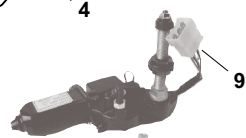

SPAREX No.	DESCRIPTION	EQUIVALENT	TRACTOR MODEL
1	S.41176 Door Handle - LH Internal (Hole Spacings: 13/16"x 13/16"x 2")		
2	S.41175 Door Handle - RH Internal (Hole Spacings: 13/16"x 13/16"x 2")		
3	S.41174 Door Handle - LH/RH- External (Hole Spacing: 1 3/4")		
4	S.04155 Mirror Head - Convex (6.3/4"x 10.5/8")	1894396M91	MF 550, 565, 575, 590, 1200 (Will fit most 9/16" - 11/16" mirror arms)
4	S.14438 Mirror Head - Convex (8.1/2"x 10.7/16")	3512336M91	MF Industrial 50H/HX, 60H (Will fit most 5/8" - 3/4" mirror arms)
4	S.51182 Mirror Head - Convex (6.3/4"x 9")		Various Models (Will fit most 3/4" mirror arms)
5	S.04161 Mirror Arm - Less Mirror Head (5/8" Dia)	1871946M91	MF 550, 565, 575, 590, 1200
6	S.19771 Wiper Blade (12" / 300mm)		Supplied with adaptors to fit most applications
6	S.19774 Wiper Blade (16"/410mm)		Supplied with adaptors to fit most applications
6	S.19775 Wiper Blade (18"/460mm)		Supplied with adaptors to fit most applications
6	S.19776 Wiper Blade (19"/480mm)		Supplied with adaptors to fit most applications
6	S.19777 Wiper Blade (20"/510mm)		Supplied with adaptors to fit most applications
6	S.19778 Wiper Blade (22"/560mm)		Supplied with adaptors to fit most applications
6	S.19779 Wiper Blade (24"/610mm)		Supplied with adaptors to fit most applications
7	S.05754 Standard Range Wiper Motor - 12 Volt - 4 Watt - 110° (A=3 5/32", B=2 3/4")		
8	S.03892 Wiper Arm & Blade (12") 2 pcs		4 Watt Motor
8	S.04809 Wiper Arm & Blade (16") 2 pcs		4 Watt Motor
9	S.42311 Wiper Motor - 115° (Stationary Windshield)	3900628M2	MF (375, 383, 390, 390T, SN B18009>), 393, 396, (398 SN B18009>), (399 w/ 1006.6 Eng)
10	S.42312 Wiper Motor - 105° (Opening Windshield)	3901103M1	MF (375, 390, 390T, 398, SN B18009>)
11	S.14551 Engine Stop Cable w/ red "Pull to Stop" handle Fixing Nut Included (A=7/16", B=77")		Universal
11	S.41847 Engine Stop Cable (A=1/2", B=39") Fixing Nut Included	3597064M92	Universal
11	S.41840 Engine Stop Cable (A=1/2", B=50") Fixing Nut Included	3597065M91	Universal

These parts are Sparex parts and are not manufactured by the Original Equipment Manufacturer. Original Manufacturers names, part numbers and descriptions are quoted for reference purposes only and are not intended to indicate that our replacement parts are made by the Original Equipment Manufacturer.