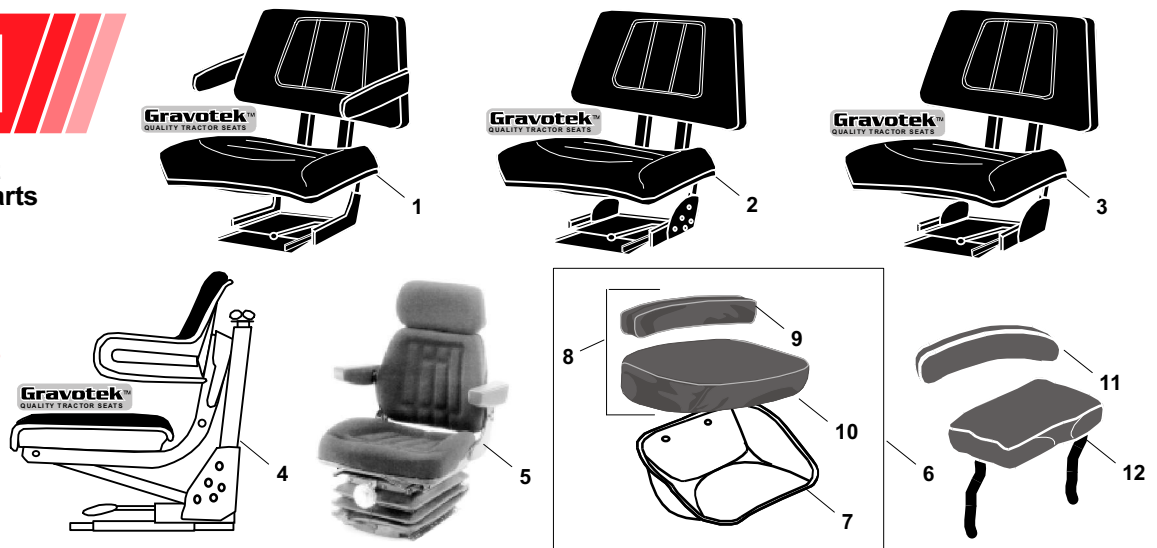

MF11

Sparex Replacement
Massey Ferguson Parts

Seats and Related Components

SPAREX No.	DESCRIPTION	EQUIVALENT	TRACTOR MODEL
1	S.61330 Gravotek™ Quality Suspension Seat - Black Fully Assembled, Sliding Base, Flat Mounting, Height Adjustment Flip-up Armrests, Seat Belt Mounting		
2	S.61344 Gravotek™ Quality Suspension Seat - Black Fully Assembled, Flat Back Sliding Base, Flat & Angled Mounting, Seat Belt Mounting		
3	S.07000 Gravotek™ Quality Suspension Seat - Black Fully Assembled, Flat Back, Sliding Base, Flat Mounting, Seat Belt Mounting		
4	S.61341 Gravotek™ Quality Suspension Seat - Black Fully Assembled, Sliding Base, Flat & Angled Mounting, Seat Belt Mounting Back Cushion S.71479, Seat Cushion S.71480		
4	S.61342 Gravotek™ Quality Suspension Seat - Yellow Fully Assembled, Sliding Base, Flat & Angled Mounting, Seat Belt Mounting Back Cushion S.71482, Seat Cushion S.71484		
4	S.71471 Quality Suspension Seat - Black Fully Assembled, Sliding Base, Flat Mounting, Height Adjustment Back Cushion S.71479, Seat Cushion S.71480		
5	S.71650 Cloth Cab Seat - Manual Adjuster Sliding Base, Flat Mount, Reclining Back Rest, Adjustable Arms, Black		
5	S.71659 Cloth Cab Seat - 12 v Air Compressor Sliding Base, Flat Mount, Reclining Back Rest, Adjustable Arms, Black		
6	S.61390 Seat Assembly - Metal Seat Pan & Cushions Includes S.61144 & S.00610		
7	S.61144 Metal Seat Pan - Black Primer	181313M93	MH50, MF35,50, 65, 85, 88, 98, 135, 150, 165, 230, 235, 240, 245, 250, 265, 283, 333, 444, 555, Ind. 20, 20C, 20D, 30, 30B, 30D, 30E, 31, 40, 40B, 50, 50A, 50C, 200 Series 2135, 2200, 3165
8	S.00610 Grey Cushion Assembly Includes Backrest & Cushion		
9	S.00611 Backrest Cushion (Includes Metal Plate)		
10	S.00612 Seat Cushion		
11	S.60038 Backrest Cushion - Grey	1043314M92	MF 150, 165, 175, 180 Early Production
12	S.60039 Seat Cushion - Grey	1050547M92	MF 150, 165, 175, 180 Early Production

These parts are Sparex parts and are not manufactured by the Original Equipment Manufacturer. Original Manufacturers names, part numbers and descriptions are quoted for reference purposes only and are not intended to indicate that our replacement parts are made by the Original Equipment Manufacturer.