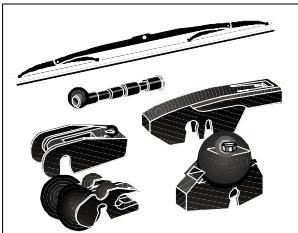

SPAREX No.	DESCRIPTION	EQUIVALENT	TRACTOR MODEL
1	S.41176 Door Handle - LH Internal (Hole Spacings: 13/16"x 13/16"x 2")		
2	S.41175 Door Handle - RH Internal (Hole Spacings: 13/16"x 13/16"x 2")		
3	S.41174 Door Handle - LH/RH- External (Hole Spacing: 1 3/4")		
4	S.04155 Mirror Head - Convex (6.3/4"x 10.5/8")	1894396M91	MF 550, 565, 575, 590, 1200 (Will fit most 9/16" - 11/16" mirror arms)
4	S.14438 Mirror Head - Convex (8.1/2"x 10.7/16")	3512336M91	MF Industrial 50H/HX, 60H (Will fit most 5/8" - 3/4" mirror arms)
4	S.51182 Mirror Head - Convex (6.3/4"x 9")		Various Models (Will fit most 3/4" mirror arms)
5	S.04161 Mirror Arm - Less Mirror Head (5/8" Dia)	1871946M91	MF 550, 565, 575, 590, 1200
6	S.19771 Wiper Blade (12" / 300mm)		Supplied with adaptors to fit most applications
6	S.19774 Wiper Blade (16"/410mm)		Supplied with adaptors to fit most applications
6	S.19775 Wiper Blade (18"/460mm)		Supplied with adaptors to fit most applications
6	S.19776 Wiper Blade (19"/480mm)		Supplied with adaptors to fit most applications
6	S.19777 Wiper Blade (20"/510mm)		Supplied with adaptors to fit most applications
6	S.19778 Wiper Blade (22"/560mm)		Supplied with adaptors to fit most applications
6	S.19779 Wiper Blade (24"/610mm)		Supplied with adaptors to fit most applications
7	S.05754 Standard Range Wiper Motor - 12 Volt - 4 Watt - 110° (A=3 5/32", B=2 3/4")		
8	S.03892 Wiper Arm & Blade (12") 2 pcs		4 Watt Motor
8	S.04809 Wiper Arm & Blade (16") 2 pcs		4 Watt Motor
9	S.42311 Wiper Motor - 115° (Stationary Windshield)	3900628M2	MF (375, 383, 390, 390T, SN B18009>), 393, 396, (398 SN B18009>), (399 w/ 1006.6 Eng)
10	S.42312 Wiper Motor - 105° (Opening Windshield)	3901103M1	MF (375, 390, 390T, 398, SN B18009>)
11	S.14551 Engine Stop Cable w/ red "Pull to Stop" handle Fixing Nut Included (A=7/16", B=77")		Universal
11	S.41847 Engine Stop Cable (A=1/2", B=39") Fixing Nut Included	3597064M92	Universal
11	S.41840 Engine Stop Cable (A=1/2", B=50") Fixing Nut Included	3597065M91	Universal

These parts are Sparex parts and are not manufactured by the Original Equipment Manufacturer. Original Manufacturers names, part numbers and descriptions are quoted for reference purposes only and are not intended to indicate that our replacement parts are made by the Original Equipment Manufacturer.