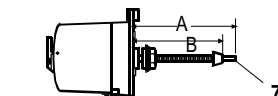

SPAREX No.	DESCRIPTION	EQUIVALENT	TRACTOR MODEL
1	S.41176 Door Handle - LH Internal (Hole Spacings: 13/16"x 13/16"x 2")		
2	S.41175 Door Handle - RH Internal (Hole Spacings: 13/16"x 13/16"x 2")		
3	S.41174 Door Handle - LH/RH- External (Hole Spacing: 1 3/4")		
4	S.04155 Mirror Head - Convex (6.3/4"x 10.5/8")	1894396M91	MF 550, 565, 575, 590, 1200 (Will fit most 9/16" - 11/16" mirror arms)
4	S.14438 Mirror Head - Convex (8.1/2"x 10.7/16")	3512336M91	MF Industrial 50H/HX, 60H (Will fit most 5/8" - 3/4" mirror arms)
4	S.51182 Mirror Head - Convex (6.3/4"x 9")		Various Models (Will fit most 3/4" mirror arms)
5	S.04161 Mirror Arm - Less Mirror Head (5/8" Dia)	1871946M91	MF 550, 565, 575, 590, 1200
6	S.19771 Wiper Blade (12" / 300mm)		Supplied with adaptors to fit most applications
6	S.19774 Wiper Blade (16"/410mm)		Supplied with adaptors to fit most applications
6	S.19775 Wiper Blade (18"/460mm)		Supplied with adaptors to fit most applications
6	S.19776 Wiper Blade (19"/480mm)		Supplied with adaptors to fit most applications
6	S.19777 Wiper Blade (20"/510mm)		Supplied with adaptors to fit most applications
6	S.19778 Wiper Blade (22"/560mm)		Supplied with adaptors to fit most applications
6	S.19779 Wiper Blade (24"/610mm)		Supplied with adaptors to fit most applications
7	S.05754 Standard Range Wiper Motor - 12 Volt - 4 Watt - 110° (A=3 5/32", B=2 3/4")		
8	S.03892 Wiper Arm & Blade (12") 2 pcs		4 Watt Motor
8	S.04809 Wiper Arm & Blade (16") 2 pcs		4 Watt Motor
9	S.42311 Wiper Motor - 115° (Stationary Windshield)	3900628M2	MF (375, 383, 390, 390T, SN B18009>), 393, 396, (398 SN B18009>), (399 w/ 1006.6 Eng)
10	S.42312 Wiper Motor - 105° (Opening Windshield)	3901103M1	MF (375, 390, 390T, 398, SN B18009>)
11	S.14551 Engine Stop Cable w/ red "Pull to Stop" handle Fixing Nut Included (A=7/16", B=77")		Universal
11	S.41847 Engine Stop Cable (A=1/2", B=39") Fixing Nut Included	3597064M92	Universal
11	S.41840 Engine Stop Cable (A=1/2", B=50") Fixing Nut Included	3597065M91	Universal

These parts are Sparex parts and are not manufactured by the Original Equipment Manufacturer. Original Manufacturers names, part numbers and descriptions are quoted for reference purposes only and are not intended to indicate that our replacement parts are made by the Original Equipment Manufacturer.