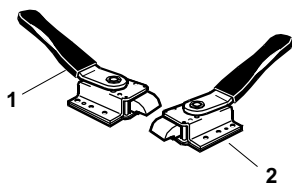

**Sparex Replacement
Massey Ferguson Parts**

**Cab and Related
Components**