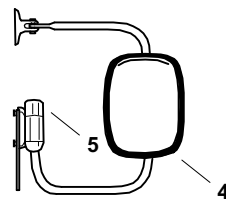

**Sparex Replacement
Massey Ferguson Parts**

**Cab and Related
Components**