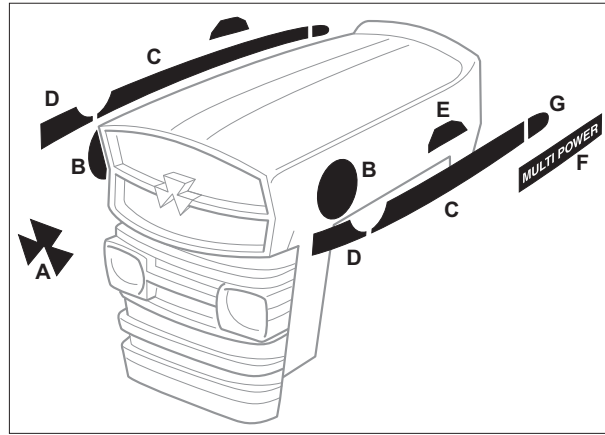

MF12

Decals and Emblems

SPECIAL

DIESEL DELUXE

DELUXE

Our #	DESCRIPTION	EQUIVALENT							TRACTOR MODEL
		A	B	C	D	E	F	G	
1	R41177	x1		x2		x2			MF 35
1	R60342	x1		x2		x2			MF 35 Special
1	R60355	x1		x2		x2			MF 35 Deluxe Diesel
1	R60398	x1		x2		x2			MF 35 Deluxe
1	R41178	x1		x2		x2			MF 35X
1	R60400	x1		x2		x2			MF 50
1	R41179	x1		x2		x2			MF 65
1	R41180	x1		x2	x2		x2		MF 135, 148
1	R41181	x1	x2	x2	x2		x2		MF 165
1	R41183	x1	x2	x2	x2		x2		MF 175
1	R41184	x1	x2	x2	x2		x2		MF 178
1	R41187			x2					MF 230
1	R41188			x2					MF 240
1	R41189			x2					MF 250
1	R41190			x2				x2	MF 265 (Straight Side Decals)
1	R41191			x2				x2	MF 275 (Straight Side Decals)
1	R41192			x2				x2	MF 290
1	R41193			x2				x2	MF 298
1	R42466			x2				x2	3900318M91 MF 360
1	R42468			x2				x2	3900321M92 MF 375
1	R60493			x2				x2	MF 383
1	R42469			x2				x2	3901083M91 MF 390
1	R42470			x2				x2	3901084M91 MF 390T
1	R42471			x2				x2	3900323M91 MF 398
1	R60502			x2				x2	MF 399
1	R41200			x2					MF 690
1	R41202			x2					MF 698 4WD
1	R41203			x2					MF 699
1	R60621			x2				x2	MF 1080
1	R60925			x2				x2	MF 1100
1	R61147			x2				x2	MF 1130
2	R61148	Decal "Special" (Set of 2)							MF 35
3	R61882	Decal "Diesel Deluxe" (Set of 2)							MF 35
4	R61358	Decal "Deluxe" (Set of 2)							MF 35