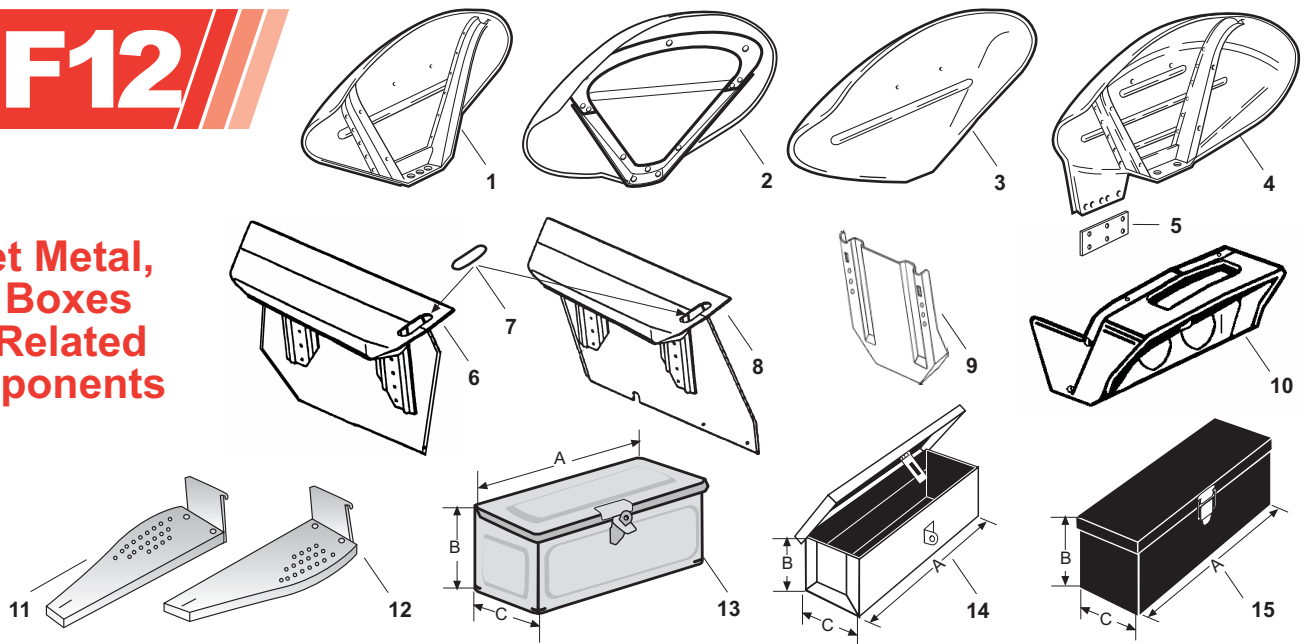

MF12

Sheet Metal, Tool Boxes and Related Components

Our #	DESCRIPTION	EQUIVALENT	TRACTOR MODEL
1	R41477 Fender w/ Bracket	180707M92 526905M91	MF 35, 135, 230, 235, 245, 2135, Ind. 20
2	R66428 Fender Assembly Original Style Bracket	180707M92	MF 35, 135, 230, 235, 245, 2135, Ind. 20
3	R60680 Fender Skin	526904M91	MF 35, 135, 230, 235, 245, 2135, Ind. 20
4	R41478 Fender w/ Brackets - RH	1884286M97	MF 240, 250, 253, 270, 298, Ind. 20D, 20F, 30E, 50E
4	R41479 Fender w/ Brackets - LH	1884287M97	MF 240, 250, 253, 270, 298, Ind. 20D, 20F, 30E, 50E
5	R42162 Fender Extension	884219M1	Same as Above
6	R61376 Flat Top Fender - RH (Use R61471 Grommet)	522390M91	MF 135, 150, 165, 175, 180, Ind. 30
6	R61377 Flat Top Fender - LH (Use R61471 Grommet)	526912M91	MF 135, 150, 165, 175, 180, Ind. 30
7	R61471 Hand Hole Grommet		
8	R61366 Flat Top Fender - RH (Use R61471 Grommet)	530966M92	MF 235, 245, 255, 265, 275, 285, Ind. 30, 31
8	R61367 Flat Top Fender - LH (Use R61471 Grommet)	530967M92	MF 235, 245, 255, 265, 275, 285, Ind. 30, 31
9	R61847 Flat Top Fender Bracket		MF 135, 150, 165, 175, 180, 235, 245, 255, 265, 275, 285, Ind. 30, 31
10	R61590 Fender Headlamp Housing w/ 2 Headlamp Holes	506262M2	MF 135, 150, 165, 175, 180, (or R61376 or R61377 w/ modification)
11	R61128 Step Plate Assembly - LH less Rear Brackets		MF 35 Gas, 35UK, 35 Turf & Utility
12	R61127 Step Plate Assembly - RH less Rear Brackets	180717M91	MF 35 Gas, 35UK, 35 Turf & Utility
13	R42931 Tool Box - Red Primer (A=11", B=4 1/2", C=4")	1662749M91 909616M94	MF 165UK, 240, 250, 670, 690, 698, 699, Ind. 20E, 20F, 30E, 40E, 50E
14	R60518 Tool Box - Grey (A=16 1/2", B=4 3/4", C=4 1/2")		Universal
15	R75928 Tool Box - Black (A=16", B=4 3/4", C=5") Lid opens flat against surface		Universal