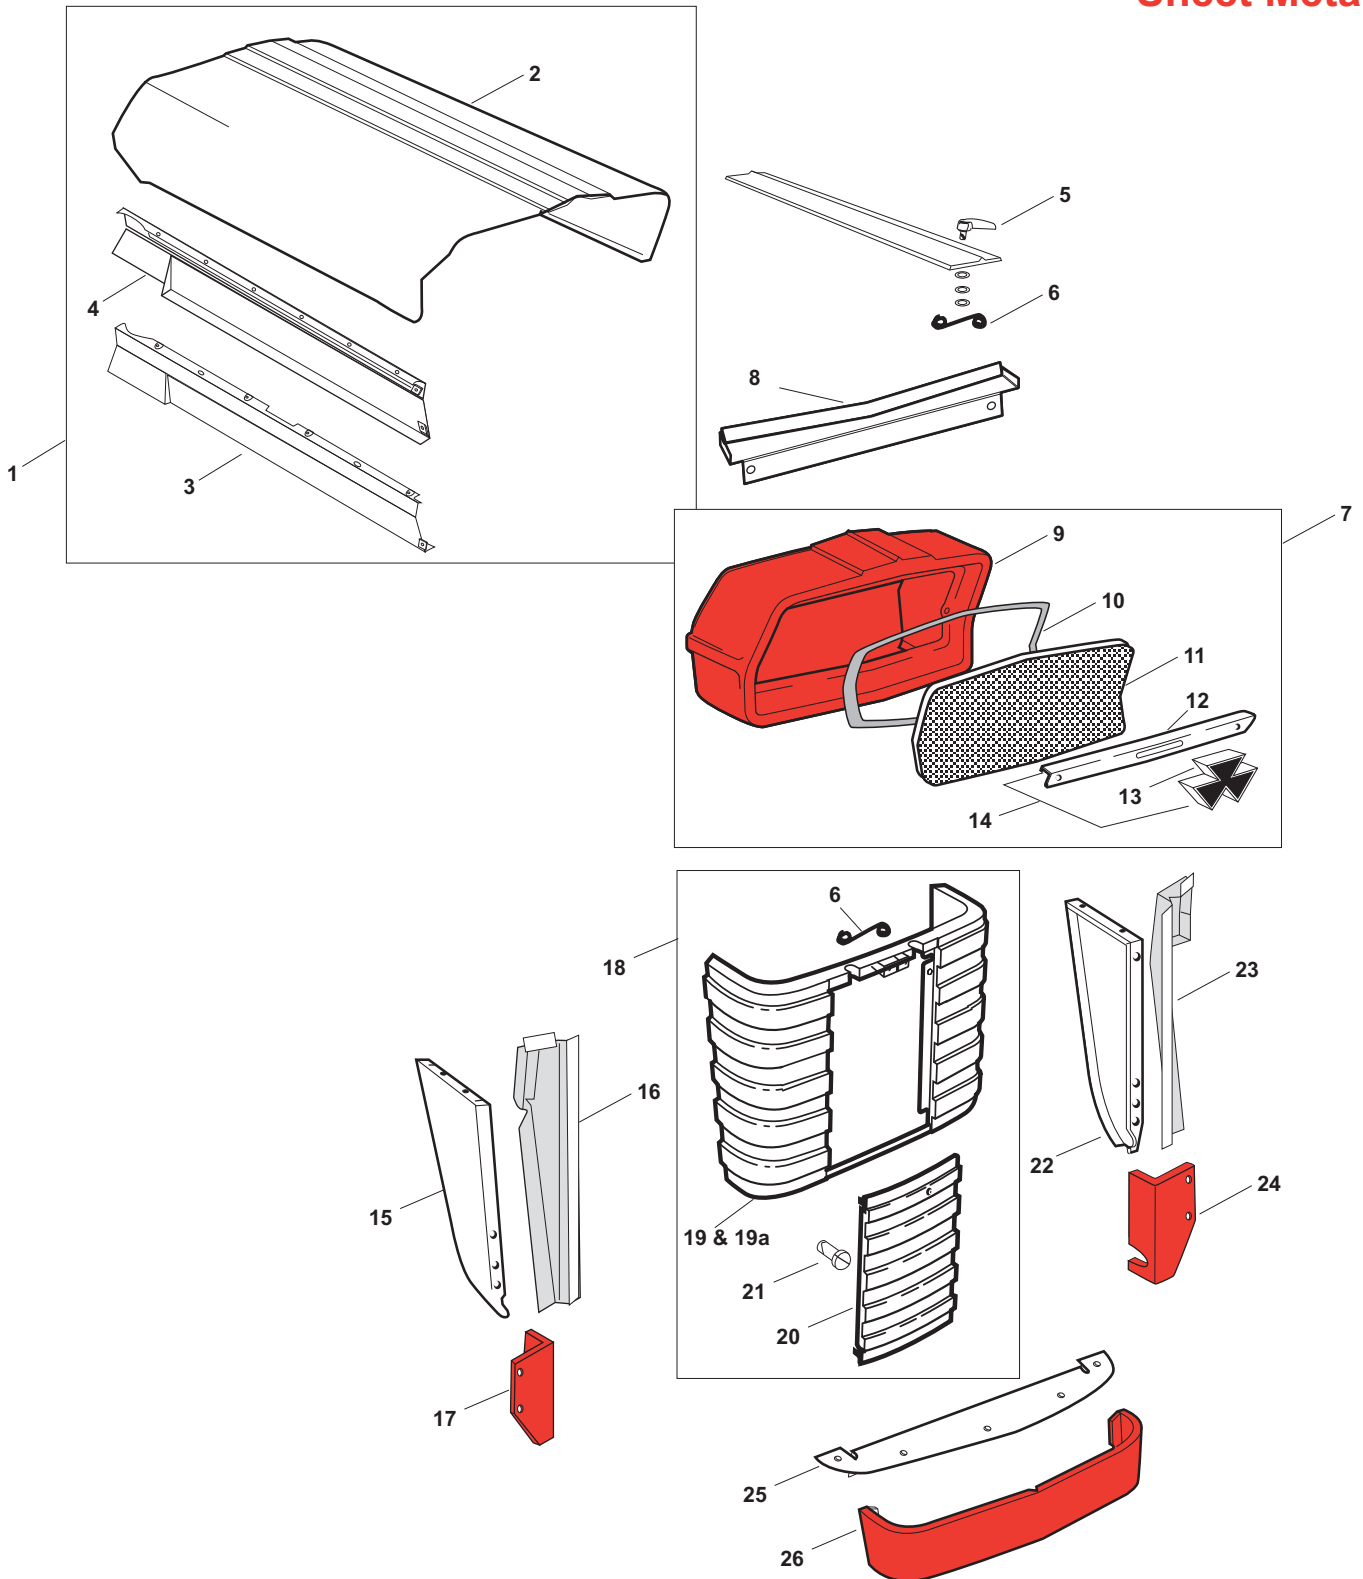

Sheet Metal

Sheet Metal

	Our #	DESCRIPTION	EQUIVALENT	TRACTOR MODEL
1	R61938	Hood Kit - Contains: Hood, LH & RH Side Panels	512953M91 512956M92 512915M91	MF 135, Ind. 20, 2135
2	R60164	Hood	512953M91	MF 135, Ind. 20, 2135
3	R60162	Side Panel - RH	512956M92	MF 135, Ind. 20, 2135
4	R60163	Side Panel - LH	512915M91	MF 135, Ind. 20, 2135
5	R41229	Latch - Hood Inspection Panel	1888296M91 897793M91 885365M91	MF 135UK, 165UK, 175UK, 178
6	R41556	Spring Clip - Latch	828224M1	MF 35, 135UK, 165UK, 175UK, 178
7	R60000	Nose Cap Assembly - Contains: Nose Cap, Screen, Crossbar, Emblem		MF 135, 150, 165, 175, 180, Ind. 20, 30, 31, 2135, 3165 (Screen seal not included)
8	R42988	Upper Panel - Front Grill	512601M1	MF 135, Ind. 2135
9	R60001	Nose Cone - Empty		MF 135, 150, 165, 175, 180, Ind. 20, 30, 31, 2135, 3165
10	R42764	Gasket - Nose Cap	194252M1 505475M2	MF 135, 150, 165, 175, 180, Ind. 20, 30, 31, 2135, 3165
11	R60005	Screen - Nose Cap	194236M92	MF 135, 150, 165, 175, 180, Ind. 20, 30, 31, 2135, 3165
12	R41216	Crossbar - Chrome - Metal	883111M2	MF 135, 150, 165, 175, 180, Ind. 20, 30, 31, 2135, 3165
13	R41215	Emblem - Chrome - Metal	883645M1	MF 135, 150, 165, 175, 180, Ind. 20, 30, 31, 2135, 3165
14	R60002	Crossbar & Emblem Assembly - Plastic		MF 135, 150, 165, 175, 180, Ind. 20, 30, 31, 2135, 3165
15	R41335	Panel - Hood Support - RH	510457M2 194187M1	MF 135, 150, Ind. 20, 2135
16	R61191	Panel Assembly - Seal - RH	505468M91	MF 135, Ind. 2135
17	R61193	Support - RH	194203M91	MF 135, Ind. 20, 2135
18	R60535	Grill & Door Set - 14" Door (Note: Screw & Clip not included)	194192M92 194182M91	MF 135, Ind. 20, 2135
18	R60565	Grill & Door Set - 14" Door (Note: Screw & Clip not included)	506319M93 194181M91	MF 150, 165, 175, Ind. 30, 31, 3165
19	R41204	Grill - less Screen Clip - 13" Tall, 9" Door	1882982M92	MF (135UK >SN 400000) (Note: Will work on USA Tractors if 9" door is used also)
19	R41205	Grill - less Screw Clip - 14" Tall, 9" Door		MF (135UK SN 400000>)
19	R60043	Grill - less Screw Clip - 13" Tall, 14" Door Restoration Quality	194192M92	MF 135, Ind. 20, 2135
19	R41206	Grill - less Screw Clip - 9" Door	897949M91	MF 165UK, 175UK, 178 (Note: Will work on USA Tractors if 9" door is used also)
19	R60643	Grill - less Screw Clip - 14" Door Restoration Quality	506319M93	MF 150, 165, 175, Ind. 30, 31, 3165
19a	R41207	Grill w/ Headlamp Holes - less Screw Clip 13" Tall, 9" Door	1886314M91	MF (135UK >SN 400000)
19a	R41208	Grill w/ Headlamp Holes - less Screw Clip 14" Tall, 9" Door	1861364M91	MF (135UK SN 400000>)