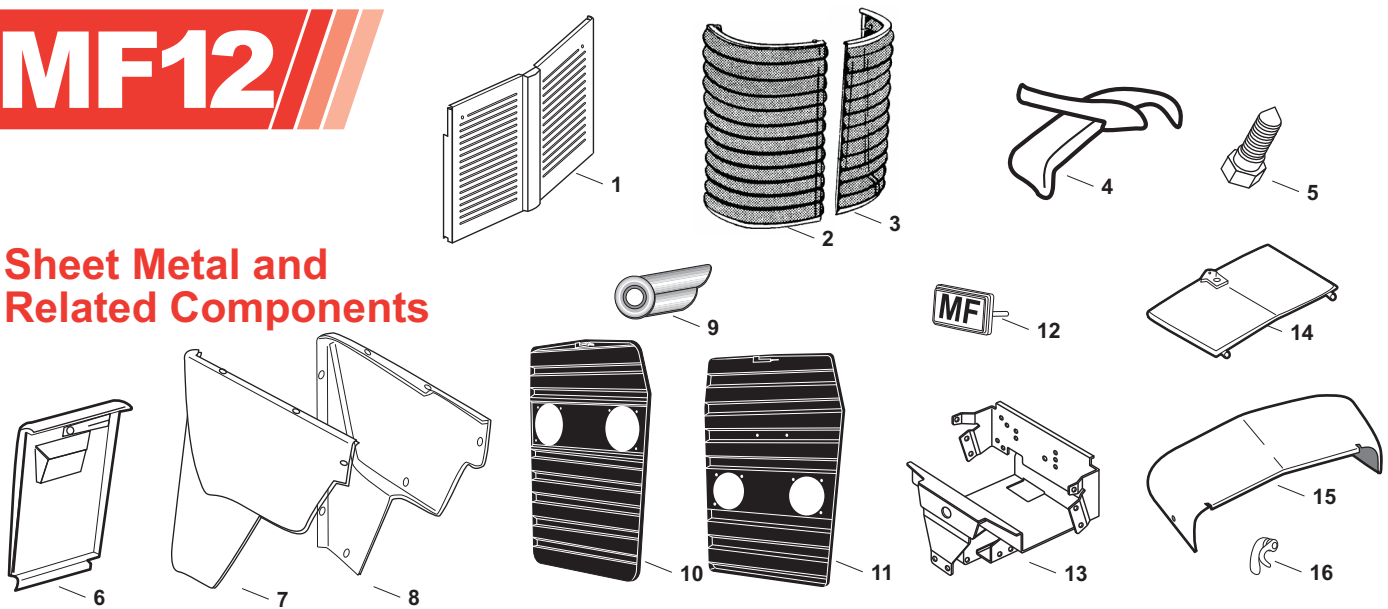

MF12

Sheet Metal and Related Components

Our #	DESCRIPTION	EQUIVALENT	TRACTOR MODEL
1	R61465 Grill - Restoration Quality	191383M91 180656M91	MF (35 SN 231863>), (35 >SN 231863 w/ early mounting brackets 189307M91 & 189308M91 - not available from Our)
2	R60027 Grill - RH	182421M92	MH 50, MF 50, 65
3	R60028 Grill - LH	183662M92	MH 50, MF 50, 65
4	R60528 Ornament - Painted Red	182564M2	MH 50, MF 50, 65, 88, 95, Super 95
5	R00555 Hood Pivot Bolt	180718M1	MF 35, 35UK, Ind. 35 Turf & Utility
6	R60075 Battery Door w/ Latch	194783M2 512548M91	MF 150, 165, 175, Ind. 30, 31, 3165
7	R60030 Side Panel - RH	194840M1	MF 150, 165, 175, Ind. 30, 31, 3165
8	R60026 Side Panel - LH	194841M1	MF 150, 165, 175, Ind. 30, 31, 3165
9	R66561 Winged Headlight Bracket - RH	510438M1	MF 35, 135, 150, 165, 175 Ind. 2135
9	R66562 Winged Headlight Bracket - LH	510439M1	MF 35, 135, 150, 165, 175 Ind. 2135
10	R41442 Grill	1687819M91 1688814M92 3701928M91	MF 240, 250, (253 2 wd), Ind. 20D, 20E
11	R41441 Grill	1687817M91	MF 270, 283, 283UK, 290, 298, 670 (SN L255037>), 690 (SN L255037>), 699 (SN L258027>)
12	R41443 Emblem - Plastic	1682944M1 1682944M91	MF 154-4, 174-4, 194-4, 240, 250, 254-4, 270, 274-4, 282, 283, 283UK, 290, 294-4, 298, 670, 690, 698, 699, Ind. 20D, 20E, 20F, 30E, 30H, 40E, 50E, 50F, 50H, 60H
13	R42633 Battery Box	1868339M91 1691587M91 1474522M93	MF 240, (250 8 speed or manual shuttle), Ind. 20E, 20D, 20F, 30E, 40E
14	R60989 Battery Door	535938M91	MF 230, (235 SN 9A229258>), (245 >SN 9A349239), (265 Orchard >SN 9A349239), Ind. 20C, 30B
15	R60045 Battery Door - Restoration Quality	1674980M92	MF 240, 250 Low Profile, Ind. 20D, 20F, 30E, 40E
16	R41228 Latch - Battery Door	897788M91	MF 135UK